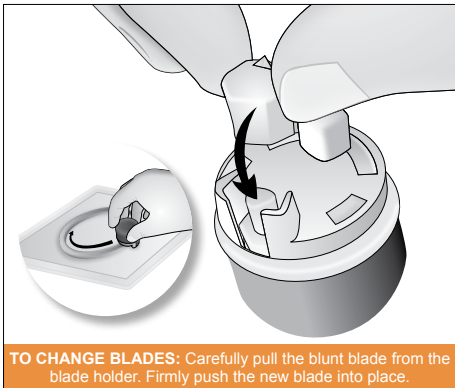

Product Instructions

Cutter Carriage

for use with Tonic Shape~Mate Templates

- Easy to use - Cutter Carriage travels along Tonic Shape~Mate shapes (sold separately)
- To protect your work surface use with Tonic Cutting mats