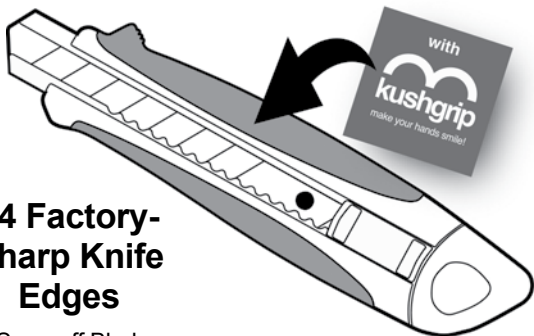

Product Instructions

Large Utility Cutter

24 Factory-Sharp Knife Edges

3 Snap-off Blades
8 Edges Each

- ✓ **Solid steel frame throughout the handle.**
- ✓ **Soft cushion overmolding gives a comfortable grip.**
- ✓ **Use for cutting tasks at Home, Office, School, Workshop and Garden.**
- ✓ **Extra blade storage in handle.**
- ✓ **Limited lifetime warranty.**
- ✓ **Snap-off Blade Instructions Warning: Wear Safety Glasses**

Warning:
The enclosed product has very sharp blades – Use with care.